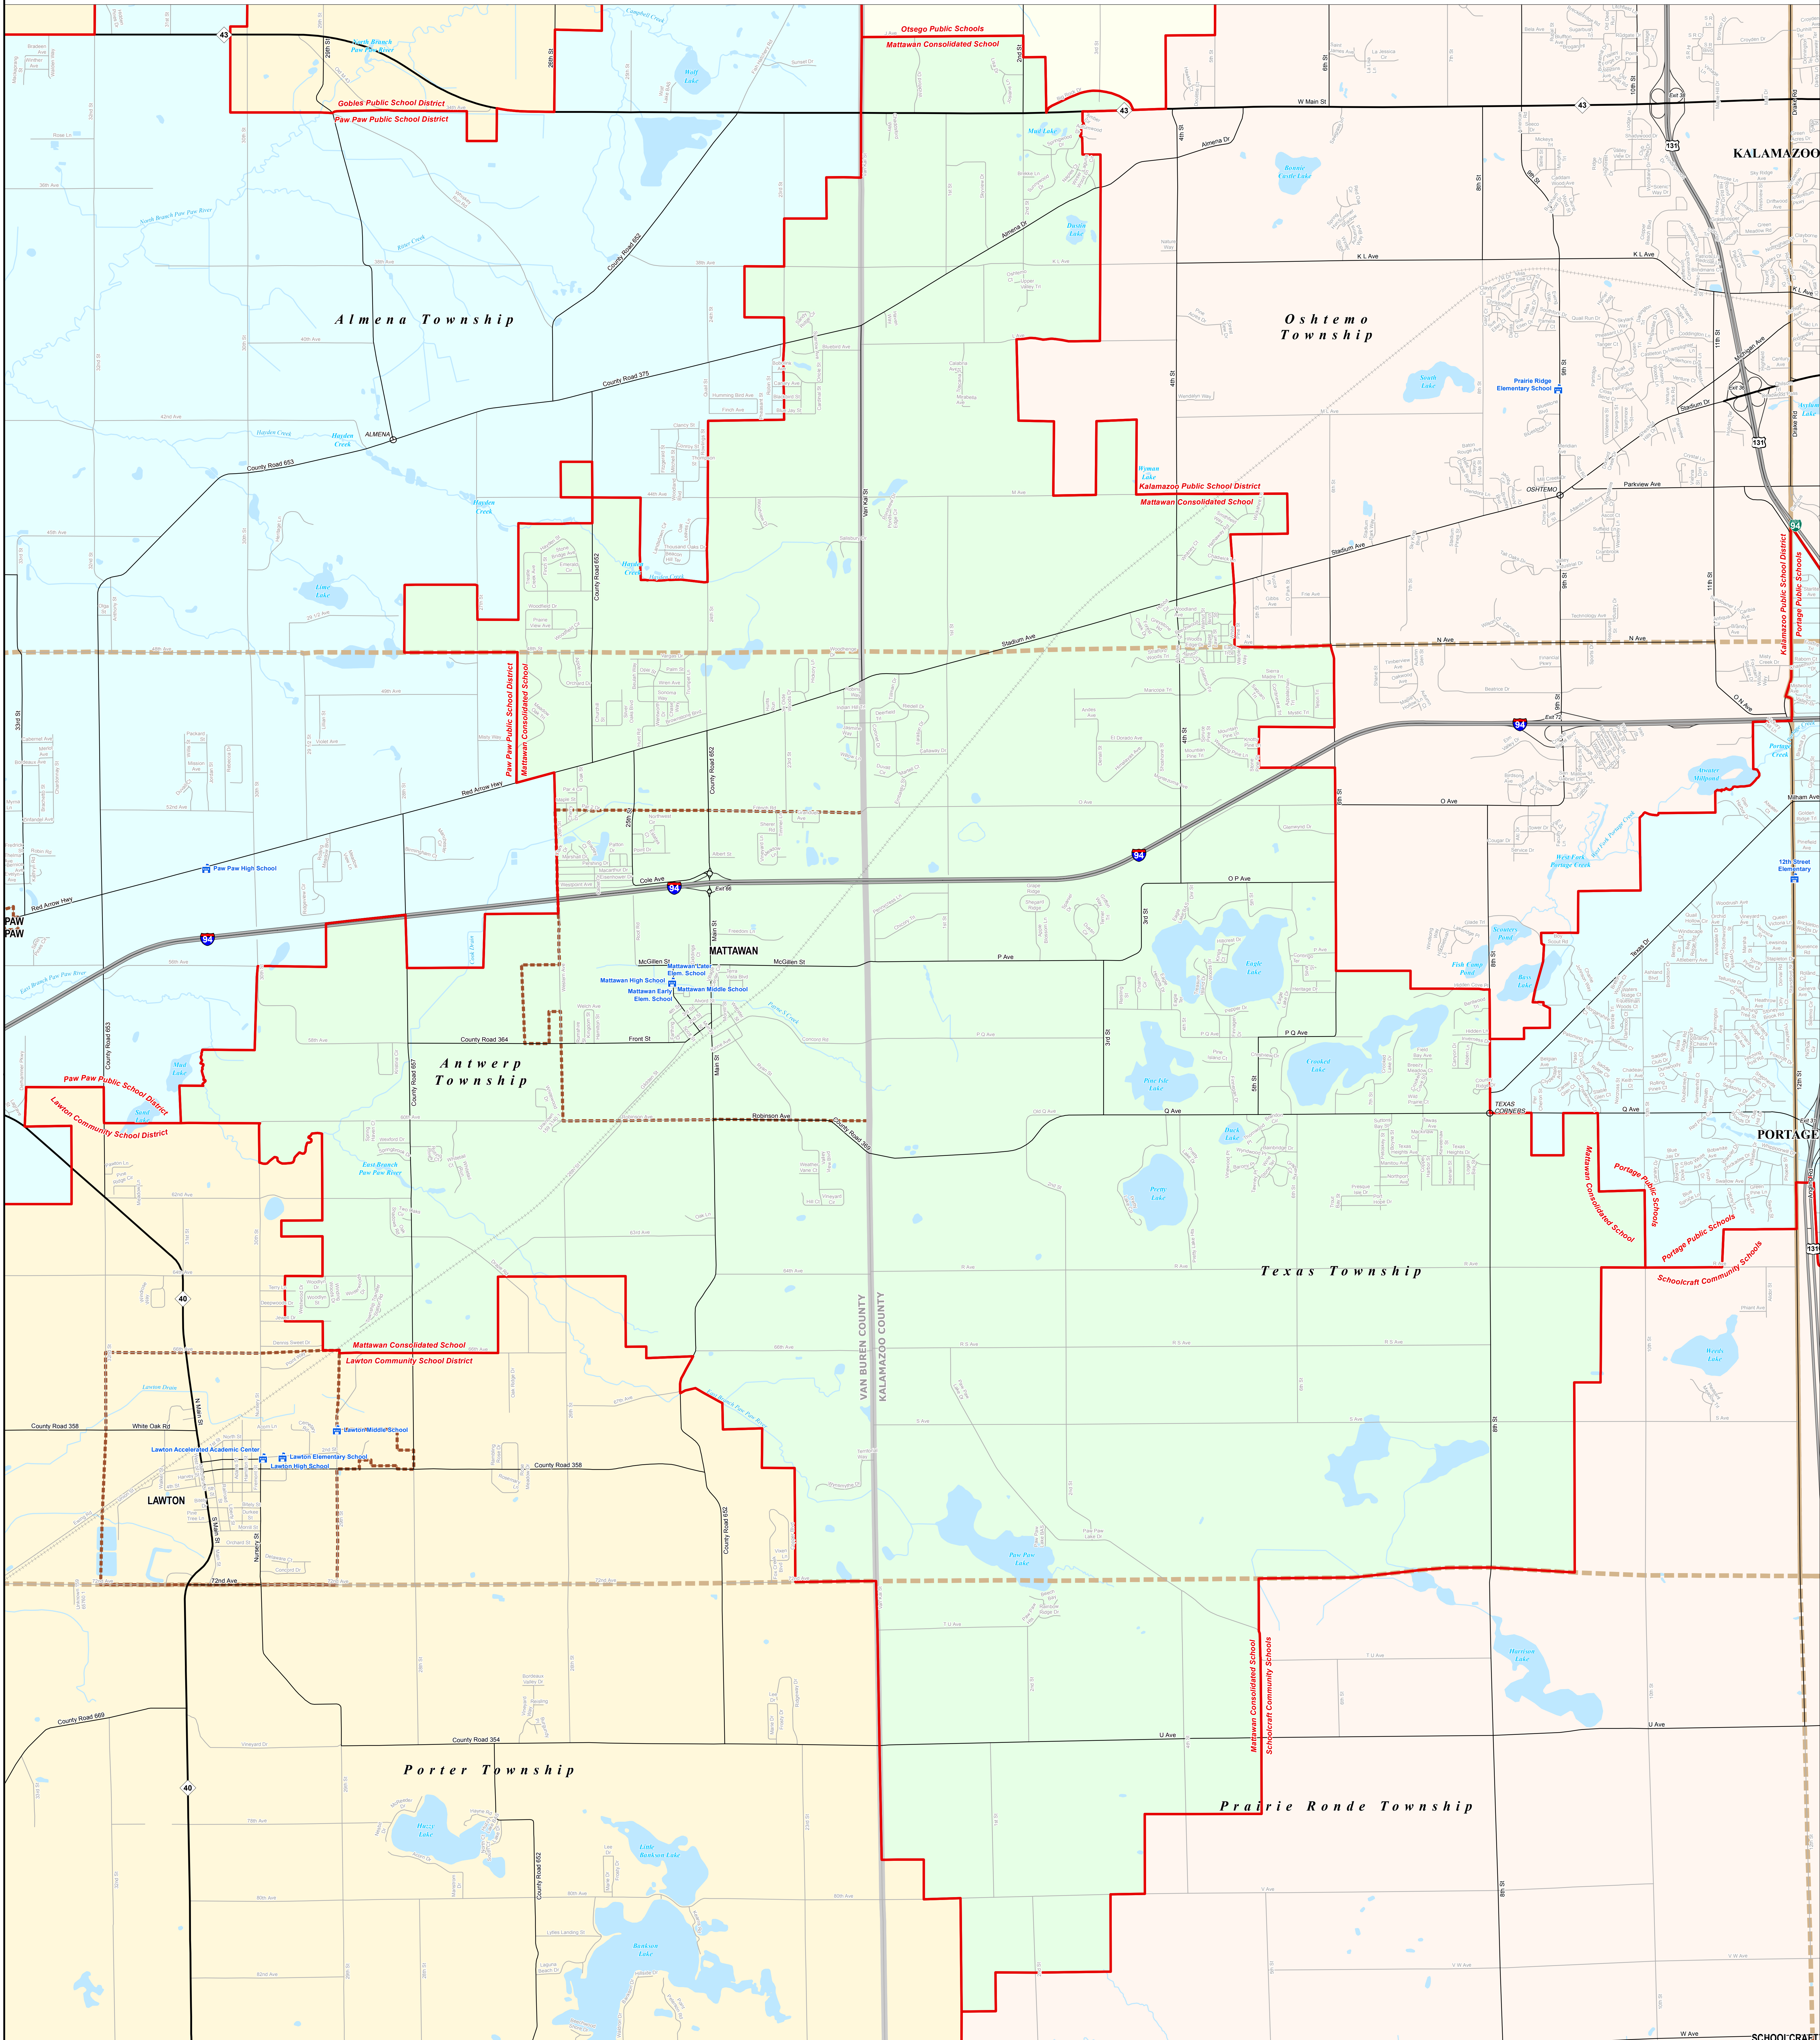

MATTAWAN CONSOLIDATED SCHOOL

Van Buren ISD

0 0.25 0.5 1 Miles

*Note: Non K-12 School Districts identified with Asterisk (*) in Name

11/14/13

Legend - School District - County - City - Township - Village - Census Designated Place	- Unincorporated Place - School - Water Feature - River, Stream, or Drain - Railroad - Freeway - Highway - Primary Road - Local Road

Source: Michigan Geographic Framework, v13a